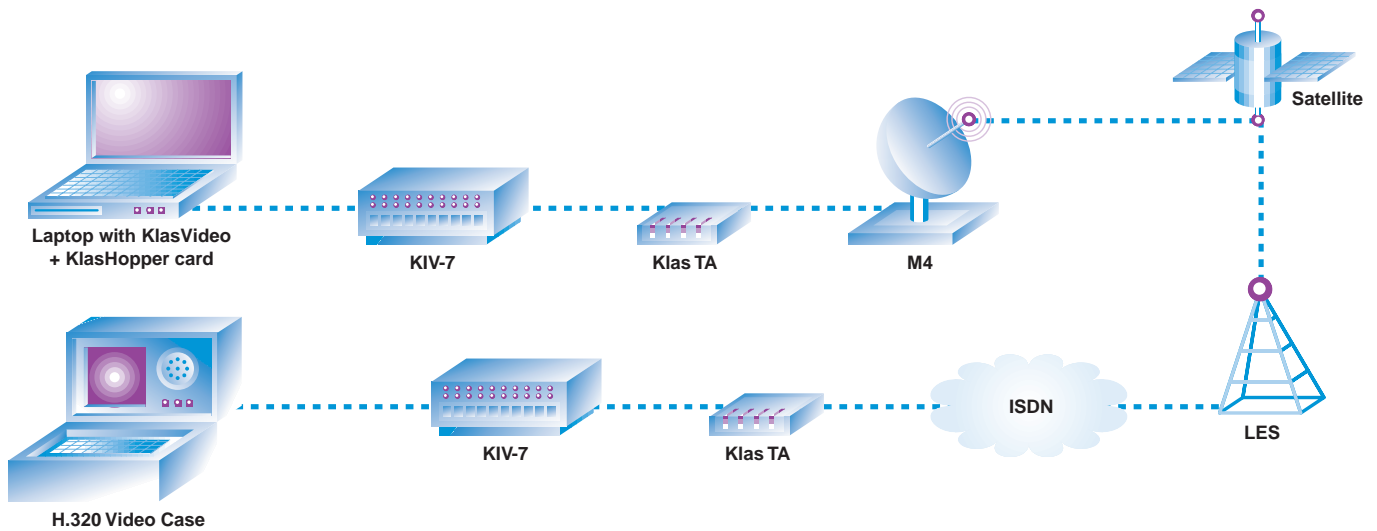

## Schematics

➔ Making a KlasVideo to KlasVideo H.320 call over an encrypted satellite link at 64K

➔ Making a KlasVideo to popular H.320 box call over an encrypted satellite link at 64K