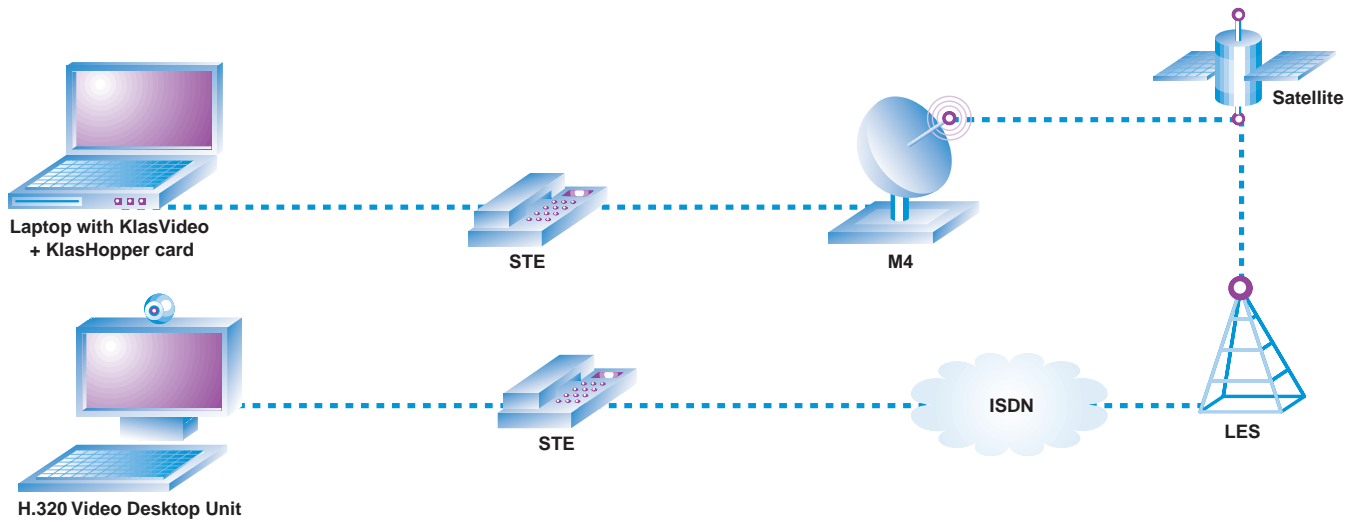

➔ Making a KlasVideo to popular H.320 box call over an encrypted satellite link at 64K