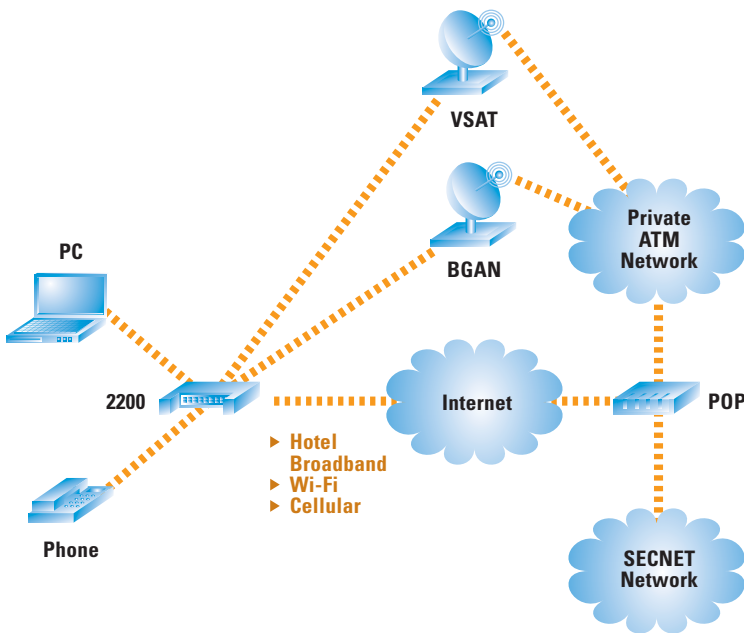

MOBILE SOLUTIONS

TS/SCI and below

KLASPIIONEER 2200

SECNET 54 READY

The KLASPIIONEER 2200 is the smallest and lightest, multi-user secure mobile communication system available today. Using the SecNet 54/KIV-54 as the primary Type 1 encryption device and the KLASRouter for RED side routing, the 2200 allows access to TS/SCI and below networks for up to eight data devices. In addition, the 2200 utilizes a Juniper SSG5 on the BLACK side for FIPS 140-2 compliant TRANSEC and NIPRNET access for up to five data devices. The KLAS PiONEER 2200 combines all of these features in a rugged and discreet case. The innovative design of the 2200 gives it the utility required by the first-in communicator, discreet operative, or executive traveler. The KLAS PiONEER 2200 comes complete with an Inmarsat BGAN terminal, but can also be provisioned to operate seamlessly over public networks such as, cellular, hotel broadband and airport Wi-Fi. Flexible AC and DC power and charging features plus internal battery support makes the KLAS PiONEER 2200 suitable for either the briefcase or backpack.

KLASPiONEER 2200 Key Features

- Lightweight design: Fitting easily into a laptop bag and weighing just 7lbs, KLASPiONEER 2200 is the ideal portable secure networking solution
- Connect to any laptop: KLASPiONEER 2200 quickly integrates into existing configurations, utilising existing architecture while providing additional features and Type 1 encryption security
- All components are ruggedized, but the inconspicuous design of the housing allows the KLASPiONEER 2200 be used in tactical and non-tactical environments