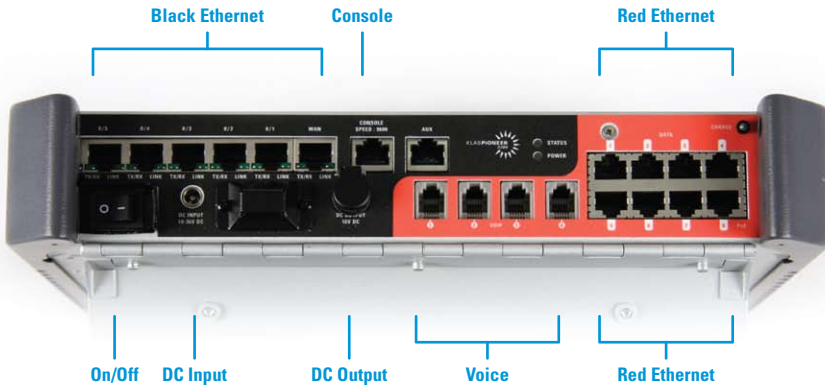

MOBILE SOLUTIONS

TS/SCI and below

KLASPIIONEER 2200

SECNET 54 READY

The KLASPIIONEER 2200 is the smallest and lightest, multi-user secure mobile communication system available today. Using the SecNet 54/KIV-54 as the primary Type 1 encryption device and the KLASRouter for RED side routing, the 2200 allows access to TS/SCI and below networks for up to eight data devices. In addition, the 2200 utilizes a Juniper SSG5 on the BLACK side for FIPS 140-2 compliant TRANSEC and NIPRNET access for up to five data devices. The KLAS PiONEER 2200 combines all of these features in a rugged and discreet case. The innovative design of the 2200 gives it the utility required by the first-in communicator, discreet operative, or executive traveler. The KLAS PiONEER 2200 comes complete with an Inmarsat BGAN terminal, but can also be provisioned to operate seamlessly over public networks such as, cellular, hotel broadband and airport Wi-Fi. Flexible AC and DC power and charging features plus internal battery support makes the KLAS PiONEER 2200 suitable for either the briefcase or backpack.

KLASPiONEER 2200 Key Features

- Lightweight design: Fitting easily into a laptop bag and weighing just 7lbs, KLASPiONEER 2200 is the ideal portable secure networking solution
- Connect to any laptop: KLASPiONEER 2200 quickly integrates into existing configurations, utilising existing architecture while providing additional features and Type 1 encryption security
- All components are ruggedized, but the inconspicuous design of the housing allows the KLASPiONEER 2200 be used in tactical and non-tactical environments

Technical Specifications

Physical

Dimensions: 12.1" x 9.9" x 2.2"
 Weight: 7lbs
 On/Off switch
 Carrying handle with dust protector for front panel
 Wide-ranging DC input
 15V DC output
 Flush mounted red side LEDs
 Battery level indicator
 Access door to KIV-54
 All components are shock mounted